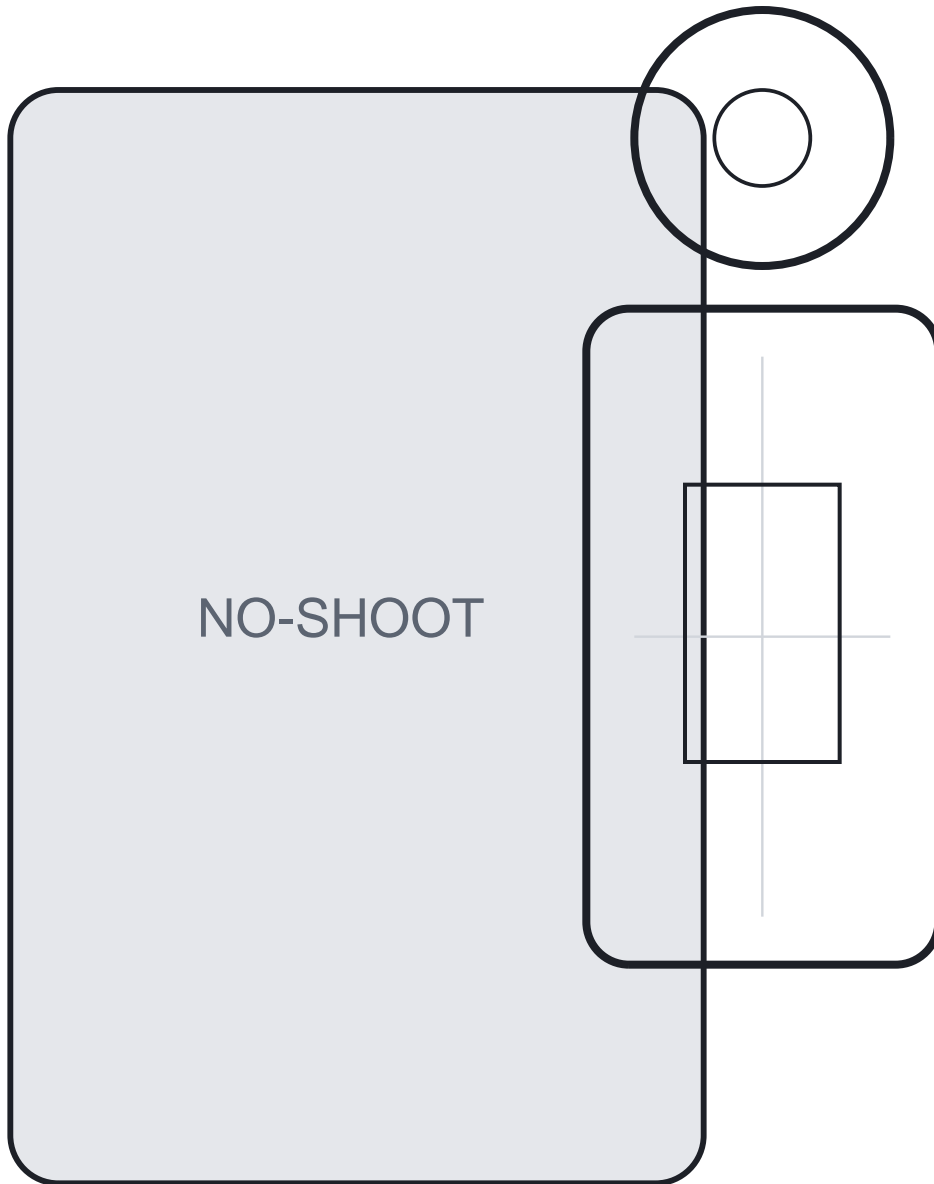

No-Shoot Precision

Suggested distance: 3 to 10 yards

<https://www.downrangehq.com/>