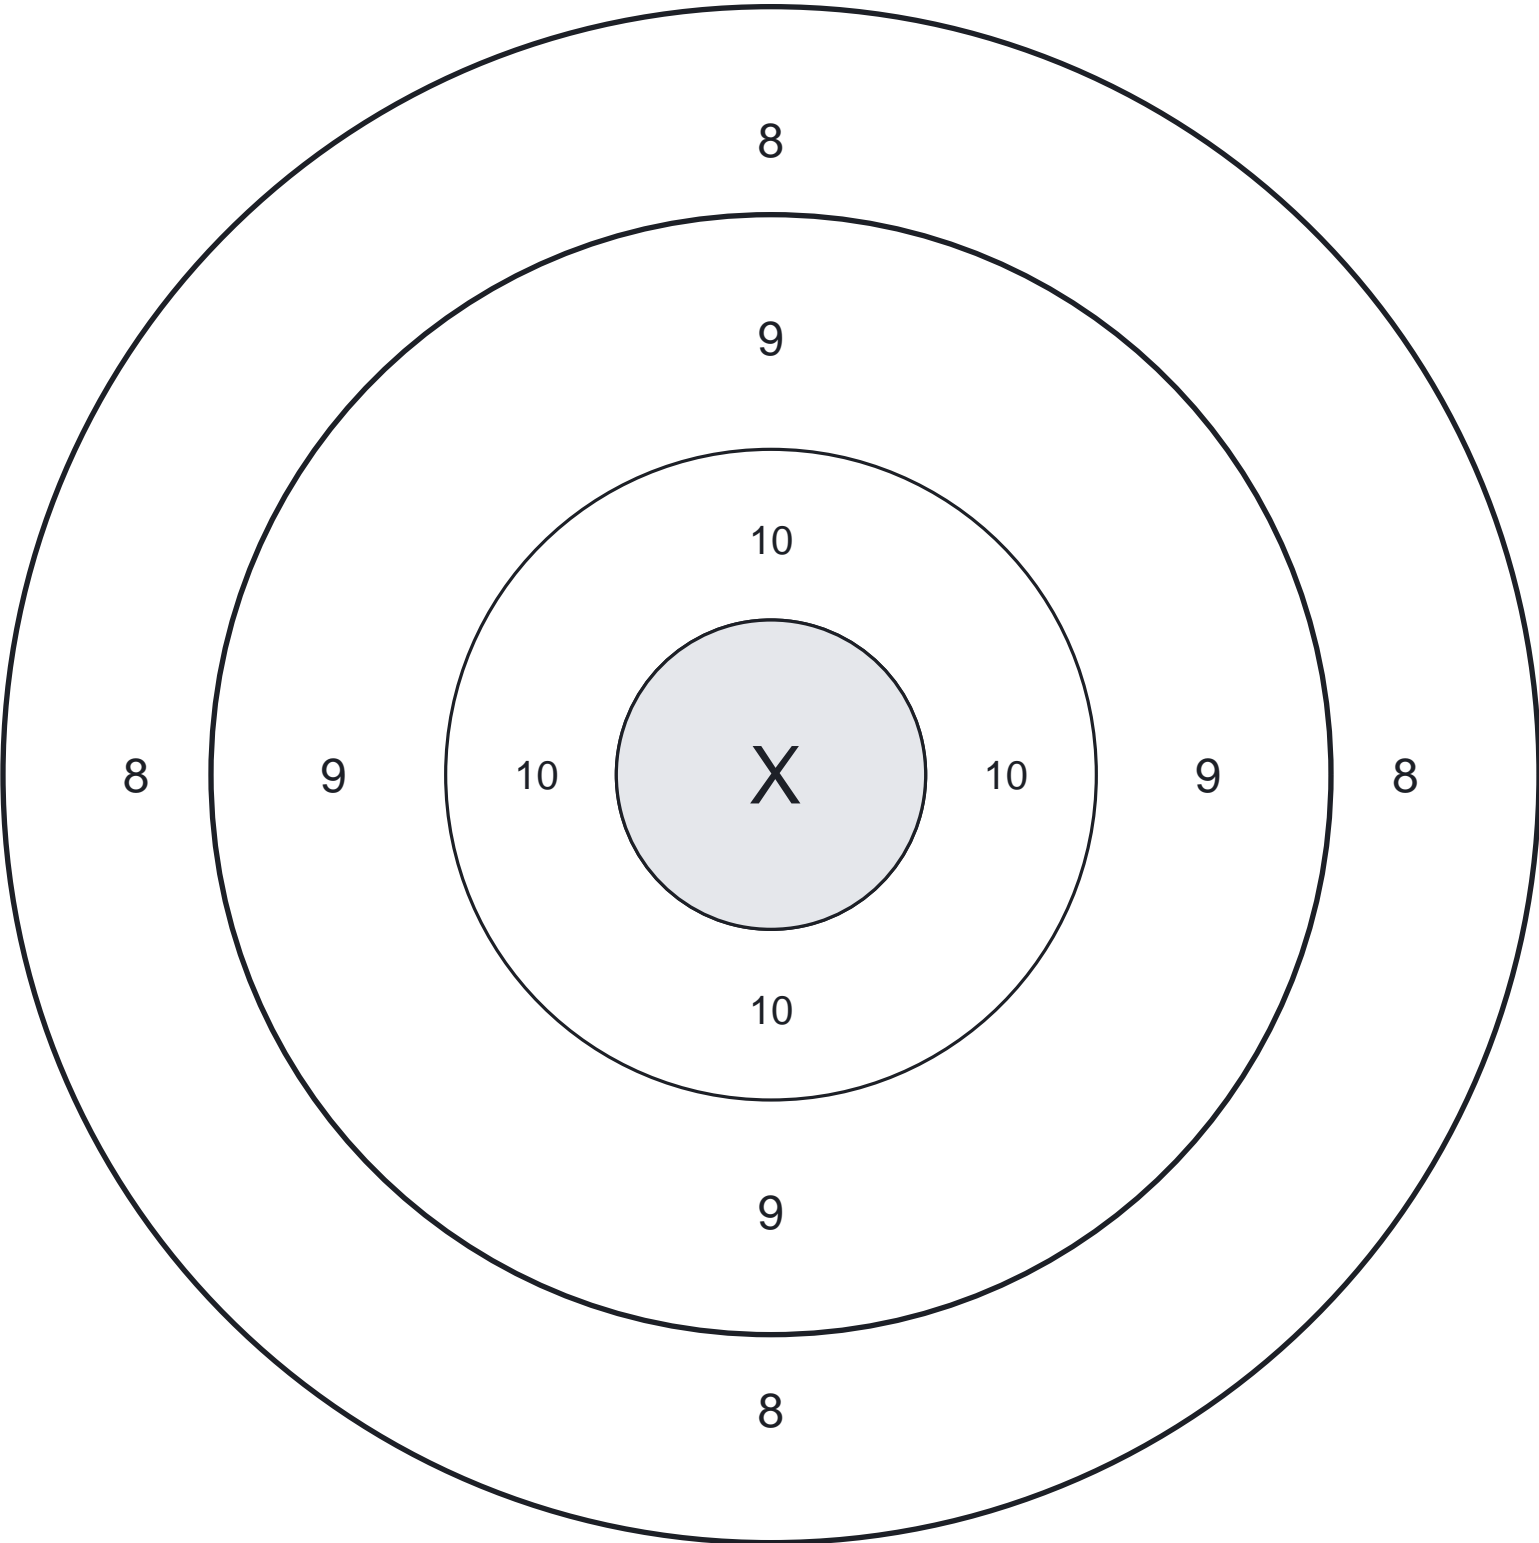

8-Inch Score Bullseye

Suggested distance: 5 to 15 yards

<https://www.downrangehq.com/>